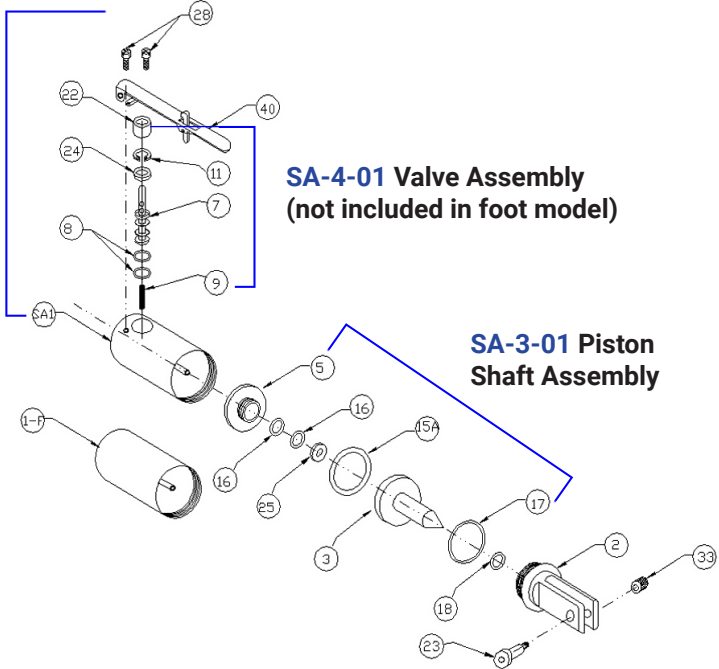

# SP-01P Power Pack

**SA-1-01  
Piston  
Housing  
Assembly**

**SA-4-01 Valve Assembly  
(not included in foot model)**

**SA-3-01 Piston  
Shaft Assembly**

SA-1	Piston Housing Assembly	SA-1-01	
1-F	Piston Housing Remote	1-F-01F	
2	Jaw Housing	SA-2-01	
3	Piston Shaft	3-01P	
5	Piston Lock Nut	5-01	
7	Spool	7-01	1
8	Spool O-ring	16-003-K10	
9	Spool Spring	9A-01	1
11	Snap Ring	11-01	1
15A	O-ring Piston Seal	15A-01	
16	O-rings (2 required)	16-01-K10	
17	O-Ring	17-01-k10	
18	O-ring	18-01	
22	Valve Spacer	22-01	1
23	Pivot Screw	23-01	
24	Valve Washer	24-01	1
25	Piston Washer	25-01	
28	2 Screws	28-01-K10	1
33	Insert Nut	33-01	
40	Dual Action Lever	DA-1	
	Valve Repair Kit	SA-4-004	

(1) Included in the valve repair kit.  
 • Two hoses included with FOOT models, one with HAND models