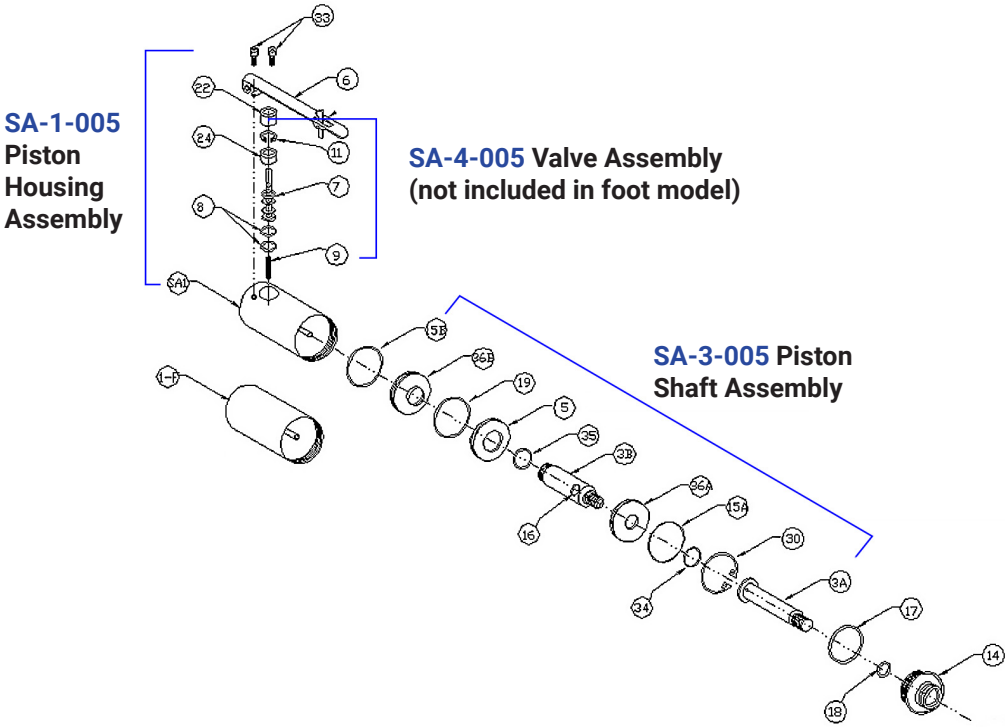

SP-005 | SP-005F Power Pack

SA-1-005
Piston
Housing
Assembly

SA-4-005 Valve Assembly
(not included in foot model)

SA-3-005 Piston
Shaft Assembly

SA-1	Piston Housing Assembly	SA-1-005	
1-F	Piston Housing Remote	1-F-005	
3	Piston Shaft	3-005	
5	Piston Lock Plate	5-005	
6	Safety Lever Assembly	DA-1	

7	Spool	7-005	1
8	2 Spool O-rings (Kit of 10)	16-003-K10	1
9	Spool Spring	9A-01	1
11	Snap Ring	11-01	1
14	End Cap	14-005	
15A	O-ring Piston Seal	15A-005	
16	2 O-rings (Kit of 10)	16-003-K10	
17	O-ring (Kit of 10)	17-004-K10	
18	O-ring	18-005	
19	O-ring (Kit of 10)	17-004-K10	
22	Valve Spacer	22-004	1
24	Valve Washer	24-01	1
25-H	Hex Cam	25-H	
30	Piston Snap Ring	30-005	
33	2 Screws (Kit of 10)	28-01-K10	
34	Piston Seal	18-08	
35	O-ring (Kit of 10)	35-005-K10	
36A	Front Piston Plate	36A-005	
36B	Rear Piston Plate	36B-005	
	VALVE REPAIR KIT	SA-4-005	

- (1) Included in the valve repair kit.
- Optional Cams available, for use with special tools: 25-C-800, 25-F, 25-S, 25-R, 25-C
 - Two hoses included with FOOT models, one with HAND models