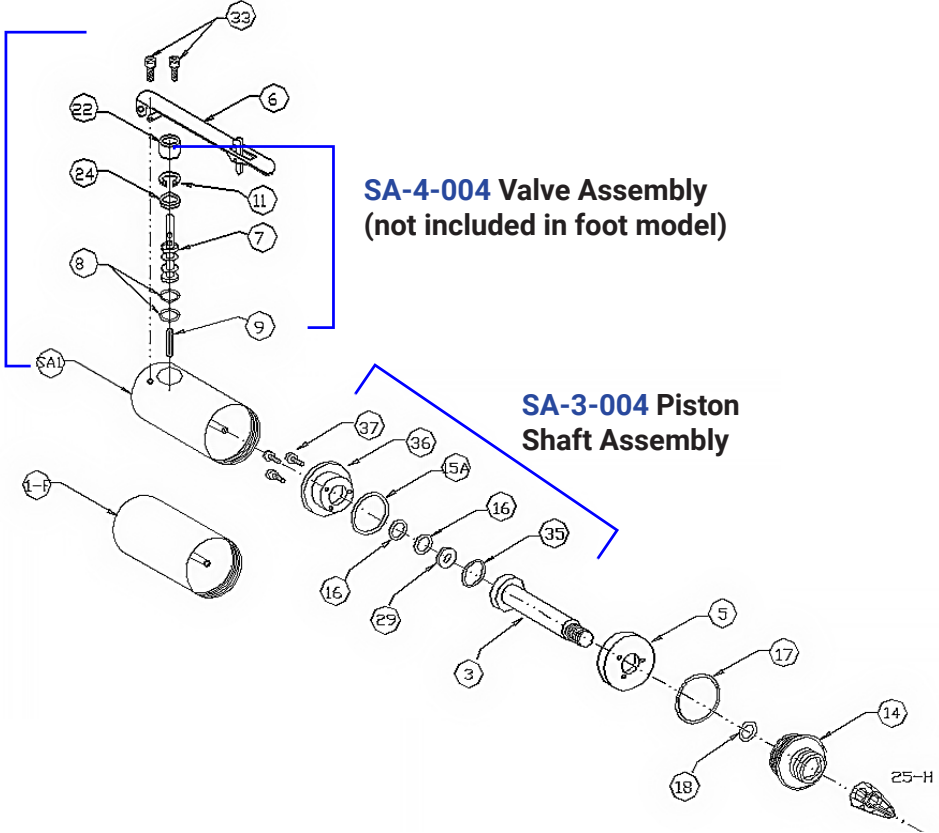

SP-004 | SP-004F Power Pack

SA-1-004
Piston
Housing
Assembly

- (1) Included in the valve repair kit.
- Optional Cams available, for use with special tools: 25-C-800, 25-F, 25-S, 25-R, 25-C
 - Two hoses included with FOOT models, one with HAND models

SA-1	Piston Housing Assembly	SA-1-004	
1-F	Piston Housing Remote	1-F-004	
3	Piston Shaft	3-004	
5	Piston Lock Plate	5-004	
6	Safety Lever Assembly	DA-1	
7	Spool	7-004	1
8	2 Spool O-rings (Kit of 10)	16-003-K10	1
9	Spool Spring	9A-01	1
11	Snap Ring	11-01	1
14	End Cap	14-004	
15A	O-ring Piston Seal	15A-004	
16	2 O-rings (Kit of 10)	16-003-K10	
17	O-ring (Kit of 10)	17-004-K10	
18	O-ring	18-01	
22	Valve Spacer	22-003	1
23	Pivot Pins (2 required)	3-23-K2	
24	Valve Washer	24-01	1
25-H	Hex Cam	25-H	
29	Valve Washer	24-01	
33 & 42	2 Screws (Kit of 10)	28-01-K10	
35	O-ring (Kit of 10)	35-003-K10	
36	Piston Seal Holder	36-004	
37	3 Mount Screws (Kit of 10)	37-003-K10	
	VALVE REPAIR KIT	SA-4-004	