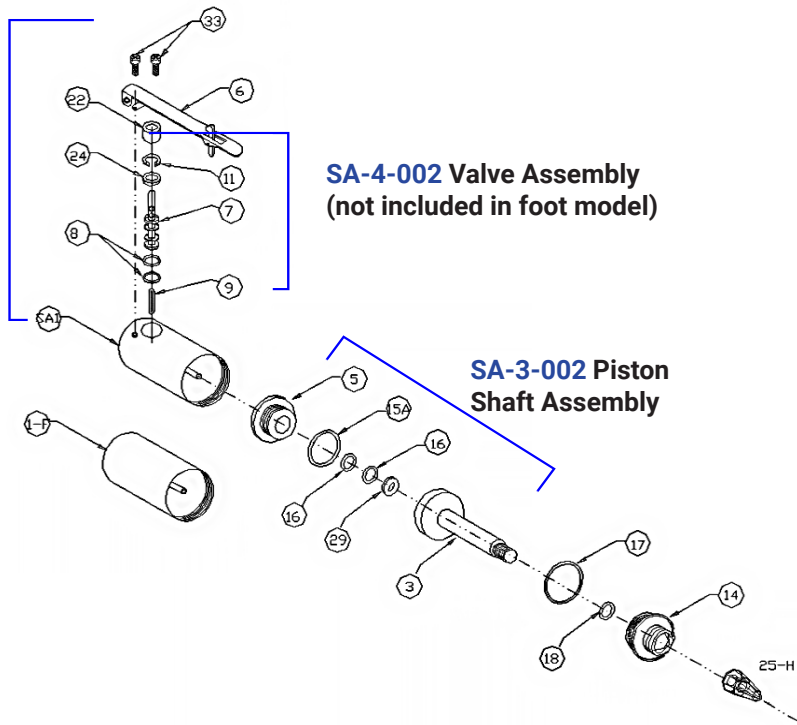

# SP-002 | SP-002F Power Pack

SA-1-002  
Piston  
Housing  
Assembly

SA-4-002 Valve Assembly  
(not included in foot model)

SA-3-002 Piston  
Shaft Assembly

SA-1	Piston Housing Assembly	SA-1-002	
1-F	Piston Housing Remote	1-F-002	
3	Piston Shaft	3-002	
5	Piston Lock Plate	5-002	
6	Safety Lever Assembly	DA-1	
7	Spool	7-002	1
8	2 Spool O-rings (Kit of 10)	16-003-K10	1
9	Spool Spring	9A-01	1
11	Snap Ring	11-01	1
14	End Cap	14-002	
15A	O-ring Piston Seal	15A-002	
16	2 O-rings (Kit of 10)	16-01-K10	
17	O-ring (Kit of 10)	17-02-K10	
18	O-ring	18-01	
22	Valve Spacer	22-02	1
24	Valve Washer	24-01	1
25-H	Hex Cam	25-H	
29	Valve Washer	24-01	
33	2 Screws (Kit of 10)	28-01-K10	
	VALVE REPAIR KIT	SA-4-002	

**(1) Included in the valve repair kit.**

- Optional Cams available, for use with special tools:  
25-C-800, 25-F, 25-S, 25-R, 25-C
- Two hoses included with FOOT models, one with HAND models