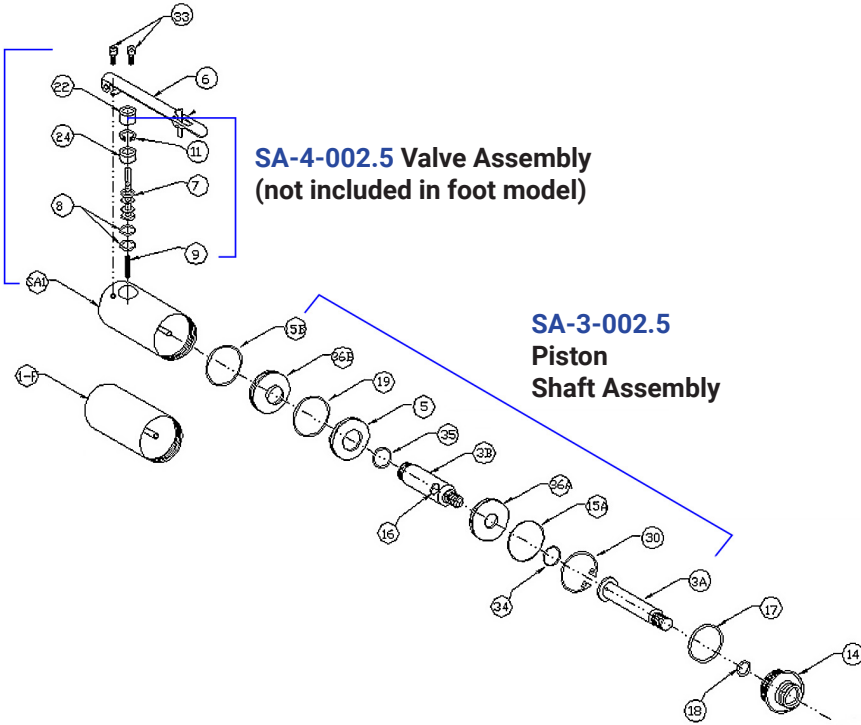

SP-002.5 Power Pack

SA-1-002.5
Piston
Housing
Assembly

SA-4-002.5 Valve Assembly
(not included in foot model)

SA-3-002.5
Piston
Shaft
Assembly

SA-1	Piston Housing Assembly	SA-1-002.5	
1-F	Piston Housing Remote	1-F-002.5	
3	Piston Shaft	3-002.5	
5	Piston Lock Plate	5-002.5	
6	Safety Lever Assembly	DA-1	

7	Spool	7-002.5	1
8	2 Spool O-rings (Kit of 10)	16-003-K10	1
9	Spool Spring	9A-01	1
11	Snap Ring	11-01	1
14	End Cap	14-002.5	
15A	Front Piston Seal	15A-002.5	
15B	Rear Piston Seal	15B-002.5	
16	2 O-rings (Kit of 10)	16-01-K10	
17	O-ring (Kit of 10)	17-002.5-K10	
18	O-ring	18-002.5	
19	Divider Seal (Kit of 10)	19-002.5	
22	Valve Spacer	22-02	1
24	Valve Washer	24-01	1
25-H	Hex Cam	25-H	
30	Piston Snap Ring	30-002.5	
33	2 Screws (Kit of 10)	28-01-K10	
34	Piston Seal	18-01	
35	O-ring (Kit of 10)	35-002.5-K10	
36A	Front Piston Plate	36A-002.5	
36B	Rear Piston Plate	36-002.5	
	VALVE REPAIR KIT	SA-4-002.5	

(1) Included in the valve repair kit.
 • Optional Cams available, for use with special tools: 25-C-800, 25-F, 25-S, 25-R, 25-C
 • Two hoses included with FOOT models, one with HAND models