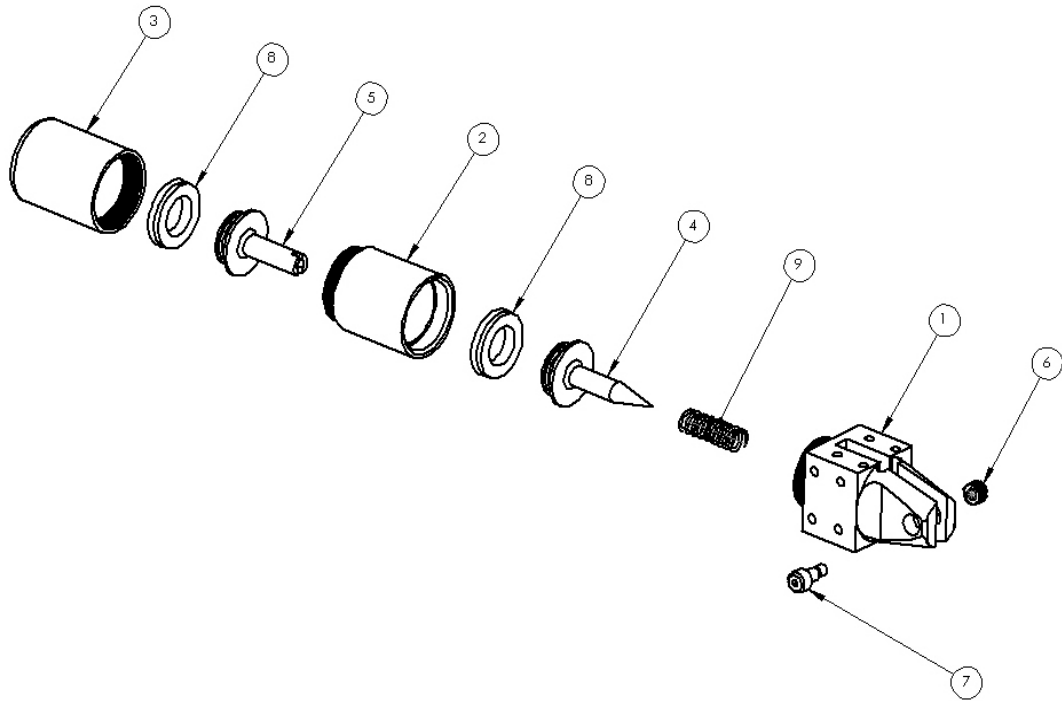

# SM-55 Robotic Power Pack

1	Jaw Housing	2-SM-50	
2	Secondary Piston Housing	3-SM-55	
3	Piston Housing	1-F-SM-50	
4	Piston Shaft	3-MSP	
5	Rear Piston Shaft	4-SM-55	
6	Insert Nut	14-MSP	
7	Pivot Screw	11-MSP	1
8	Piston Seal	15-MSP	1
9	Return Spring	5-MSP	1
	Repair Kit	SM-50-KIT	

(1) Included in the valve repair kit.