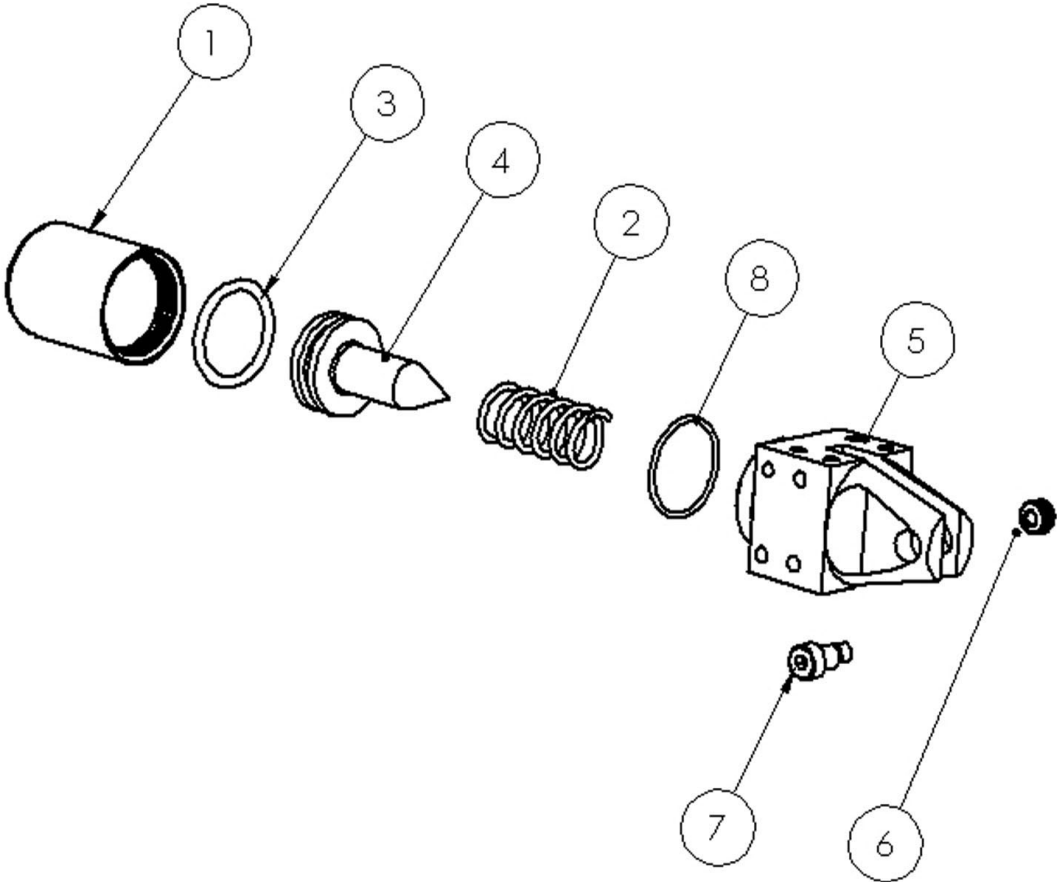

SM-100 Robotic Power Pack

1	Piston Housing	1-F-SM-100	
2	Return Spring	16-SM-100	1
3	Piston O-ring	15A-01	1
4	Piston Shaft	3-SM-100	
5	Jae Housing	2-SM-100	
6	Insert Nut	33-01	
7	Pivot Screw	23-01	1
8	Bumper O-ring	17-01	1
	Valve Repair Kit	SM-100-KIT	

(1) Included in the valve repair kit.

The repair kit comes with a jaw spring part number 21B (not shown)