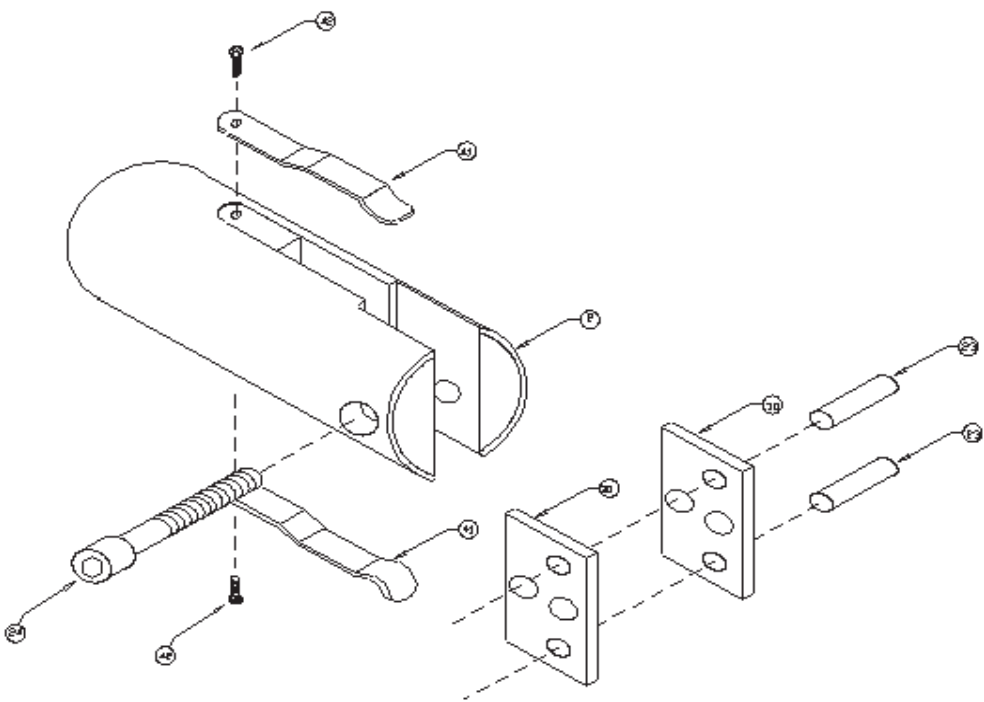

SA-2 Jaw Housing

2	No. 3 Jaw Housing	3-2
23	Pivot Pin	3-23-K2
24	Jaw assembly mount screw	3-24
30	Side Plate	3-30-K2
41	External Jaw Spring	3-41-K2
42	Mount Screw	28-01-K10

Compatible Power Packs:
 SP-002, SP-003, SP-004, SP-005, SP-002.5 SP-006,
 SP-008